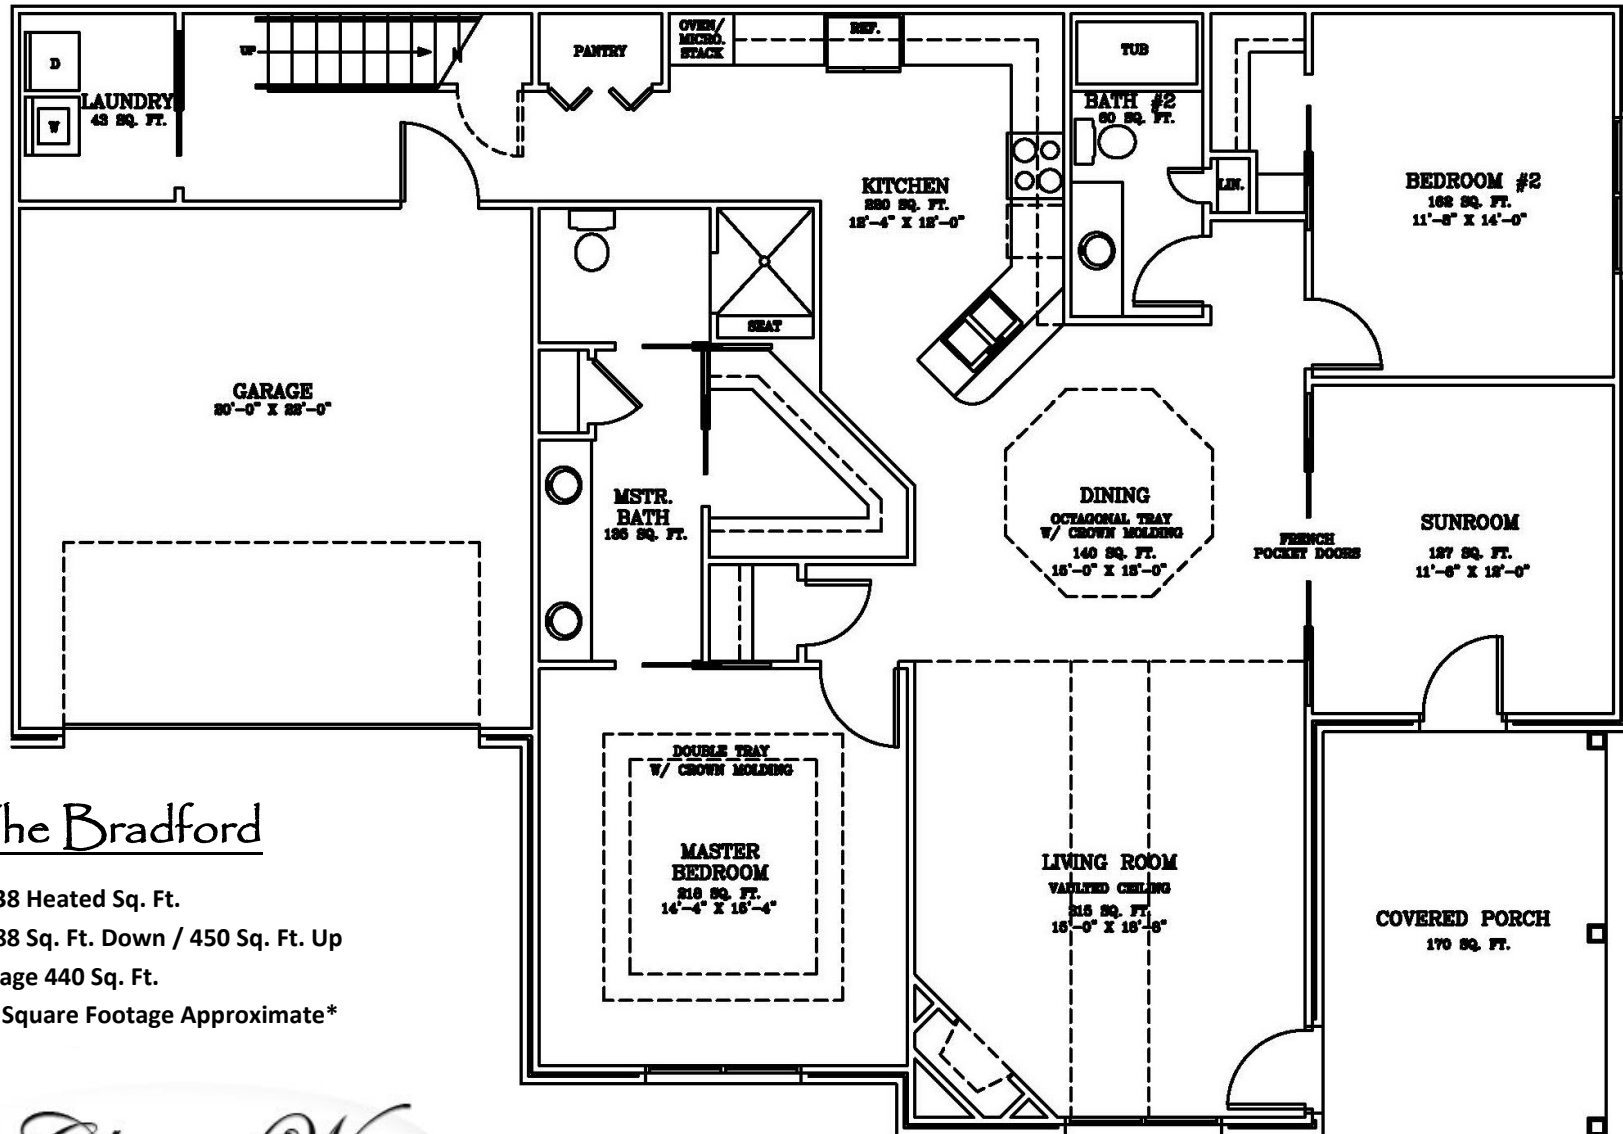

Open Staircase to Finished Upstairs

The Bradford

2,238 Heated Sq. Ft.

1,788 Sq. Ft. Down / 450 Sq. Ft. Up

Garage 440 Sq. Ft.

All Square Footage Approximate

Builder Has The Right to Make Changes Without Notice

The Bradford

2,238 Heated Sq. Ft.

1,788 Sq. Ft. Down / 450 Sq. Ft. Up

Garage 440 Sq. Ft.

All Square Footage Approximate

Builder Has The Right to Make Changes Without Notice