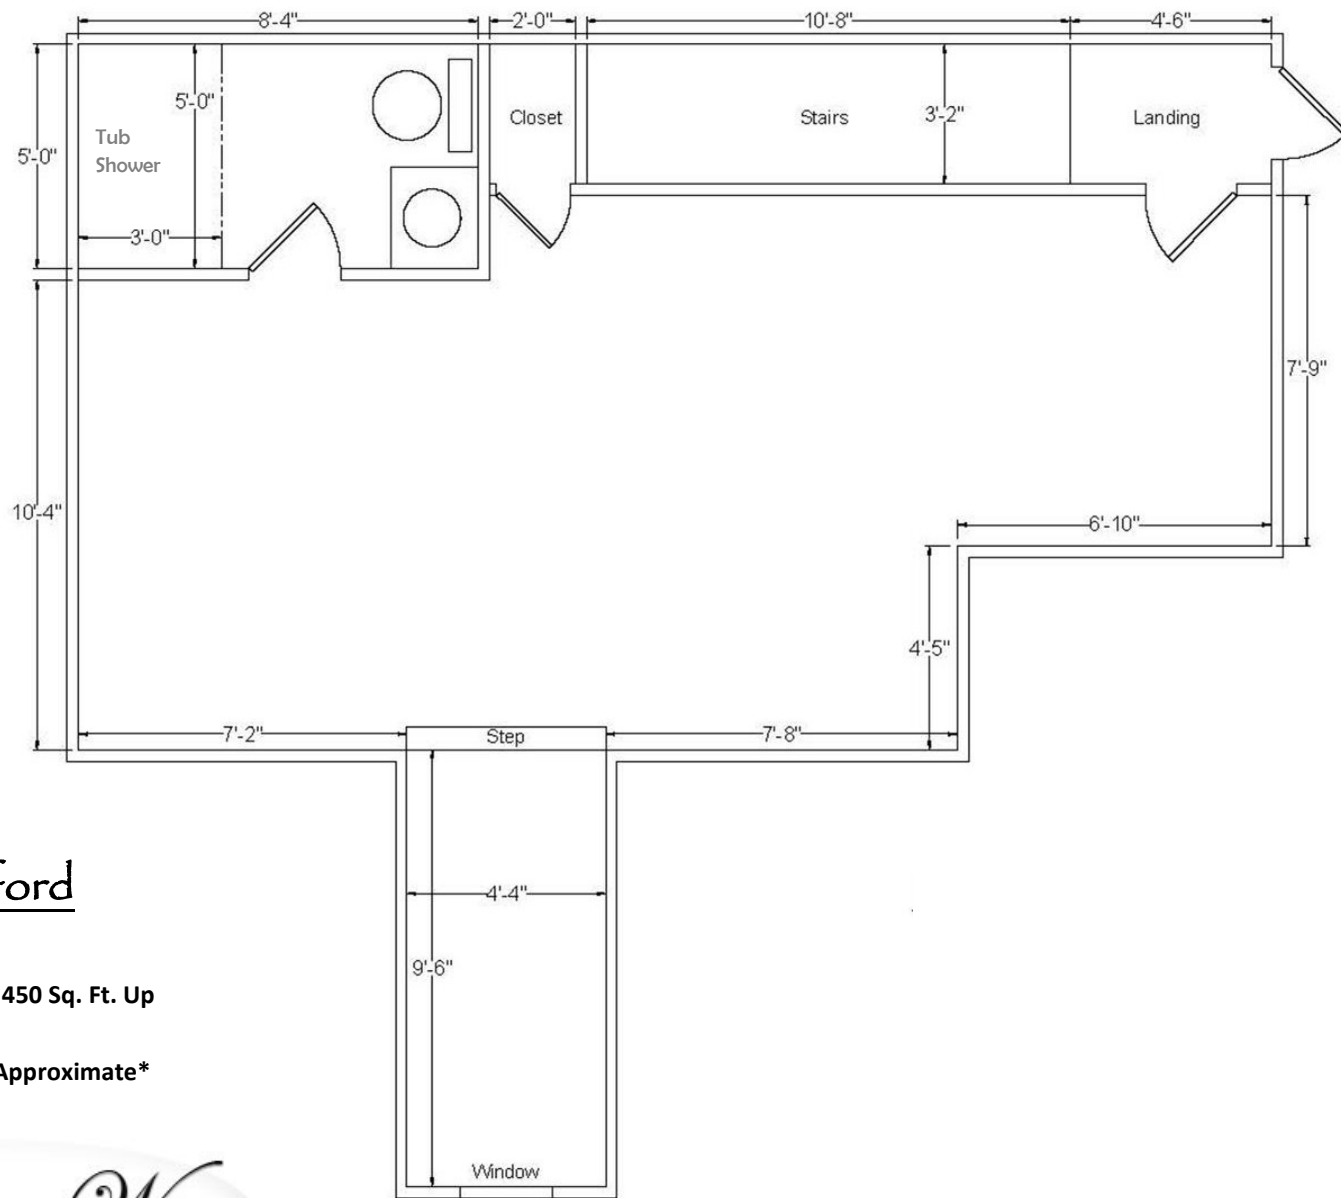

Open Staircase to Finished Upstairs

The Bradford

2,238 Heated Sq. Ft.

1,788 Sq. Ft. Down / 450 Sq. Ft. Up

Garage 440 Sq. Ft.

All Square Footage Approximate

Builder Has The Right to Make Changes Without Notice

The Bradford

2,238 Heated Sq. Ft.

1,788 Sq. Ft. Down / 450 Sq. Ft. Up

Garage 440 Sq. Ft.

All Square Footage Approximate

Builder Has The Right to Make Changes Without Notice