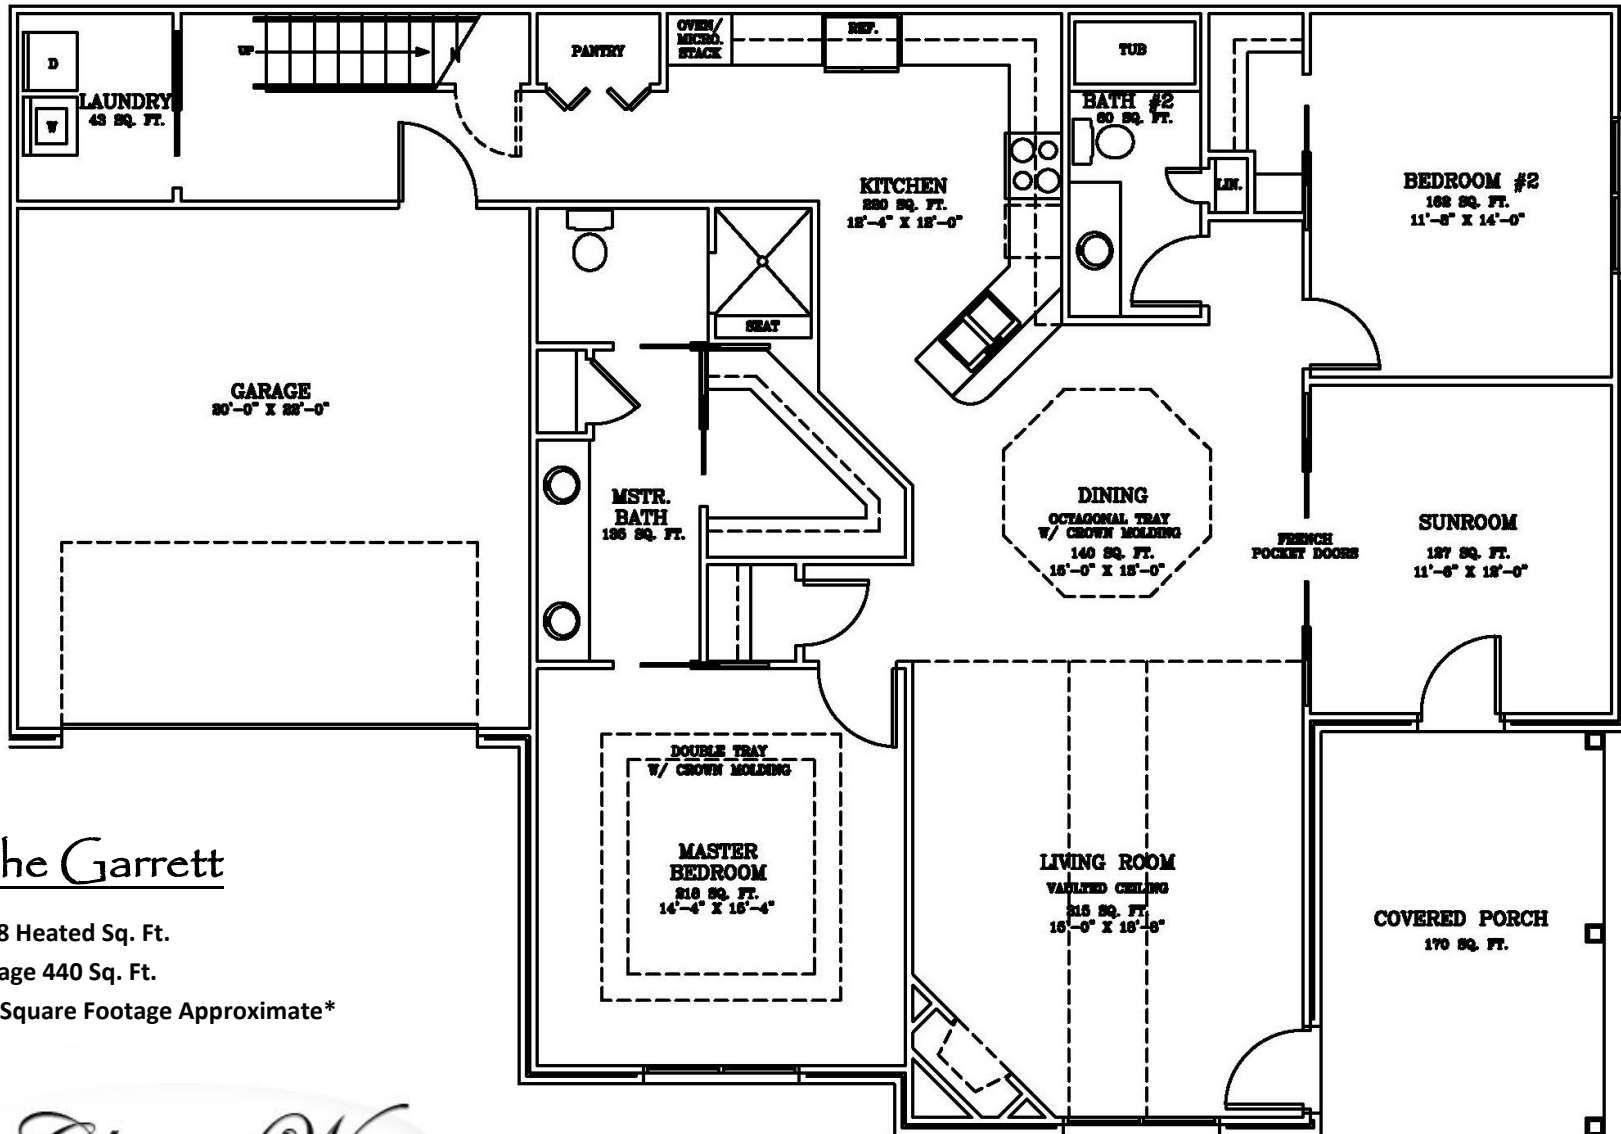

Open Staircase to Attic Storage Area

The Garrett

1788 Heated Sq. Ft.

Garage 440 Sq. Ft.

All Square Footage Approximate

Builder Has The Right to Make Changes Without Notice